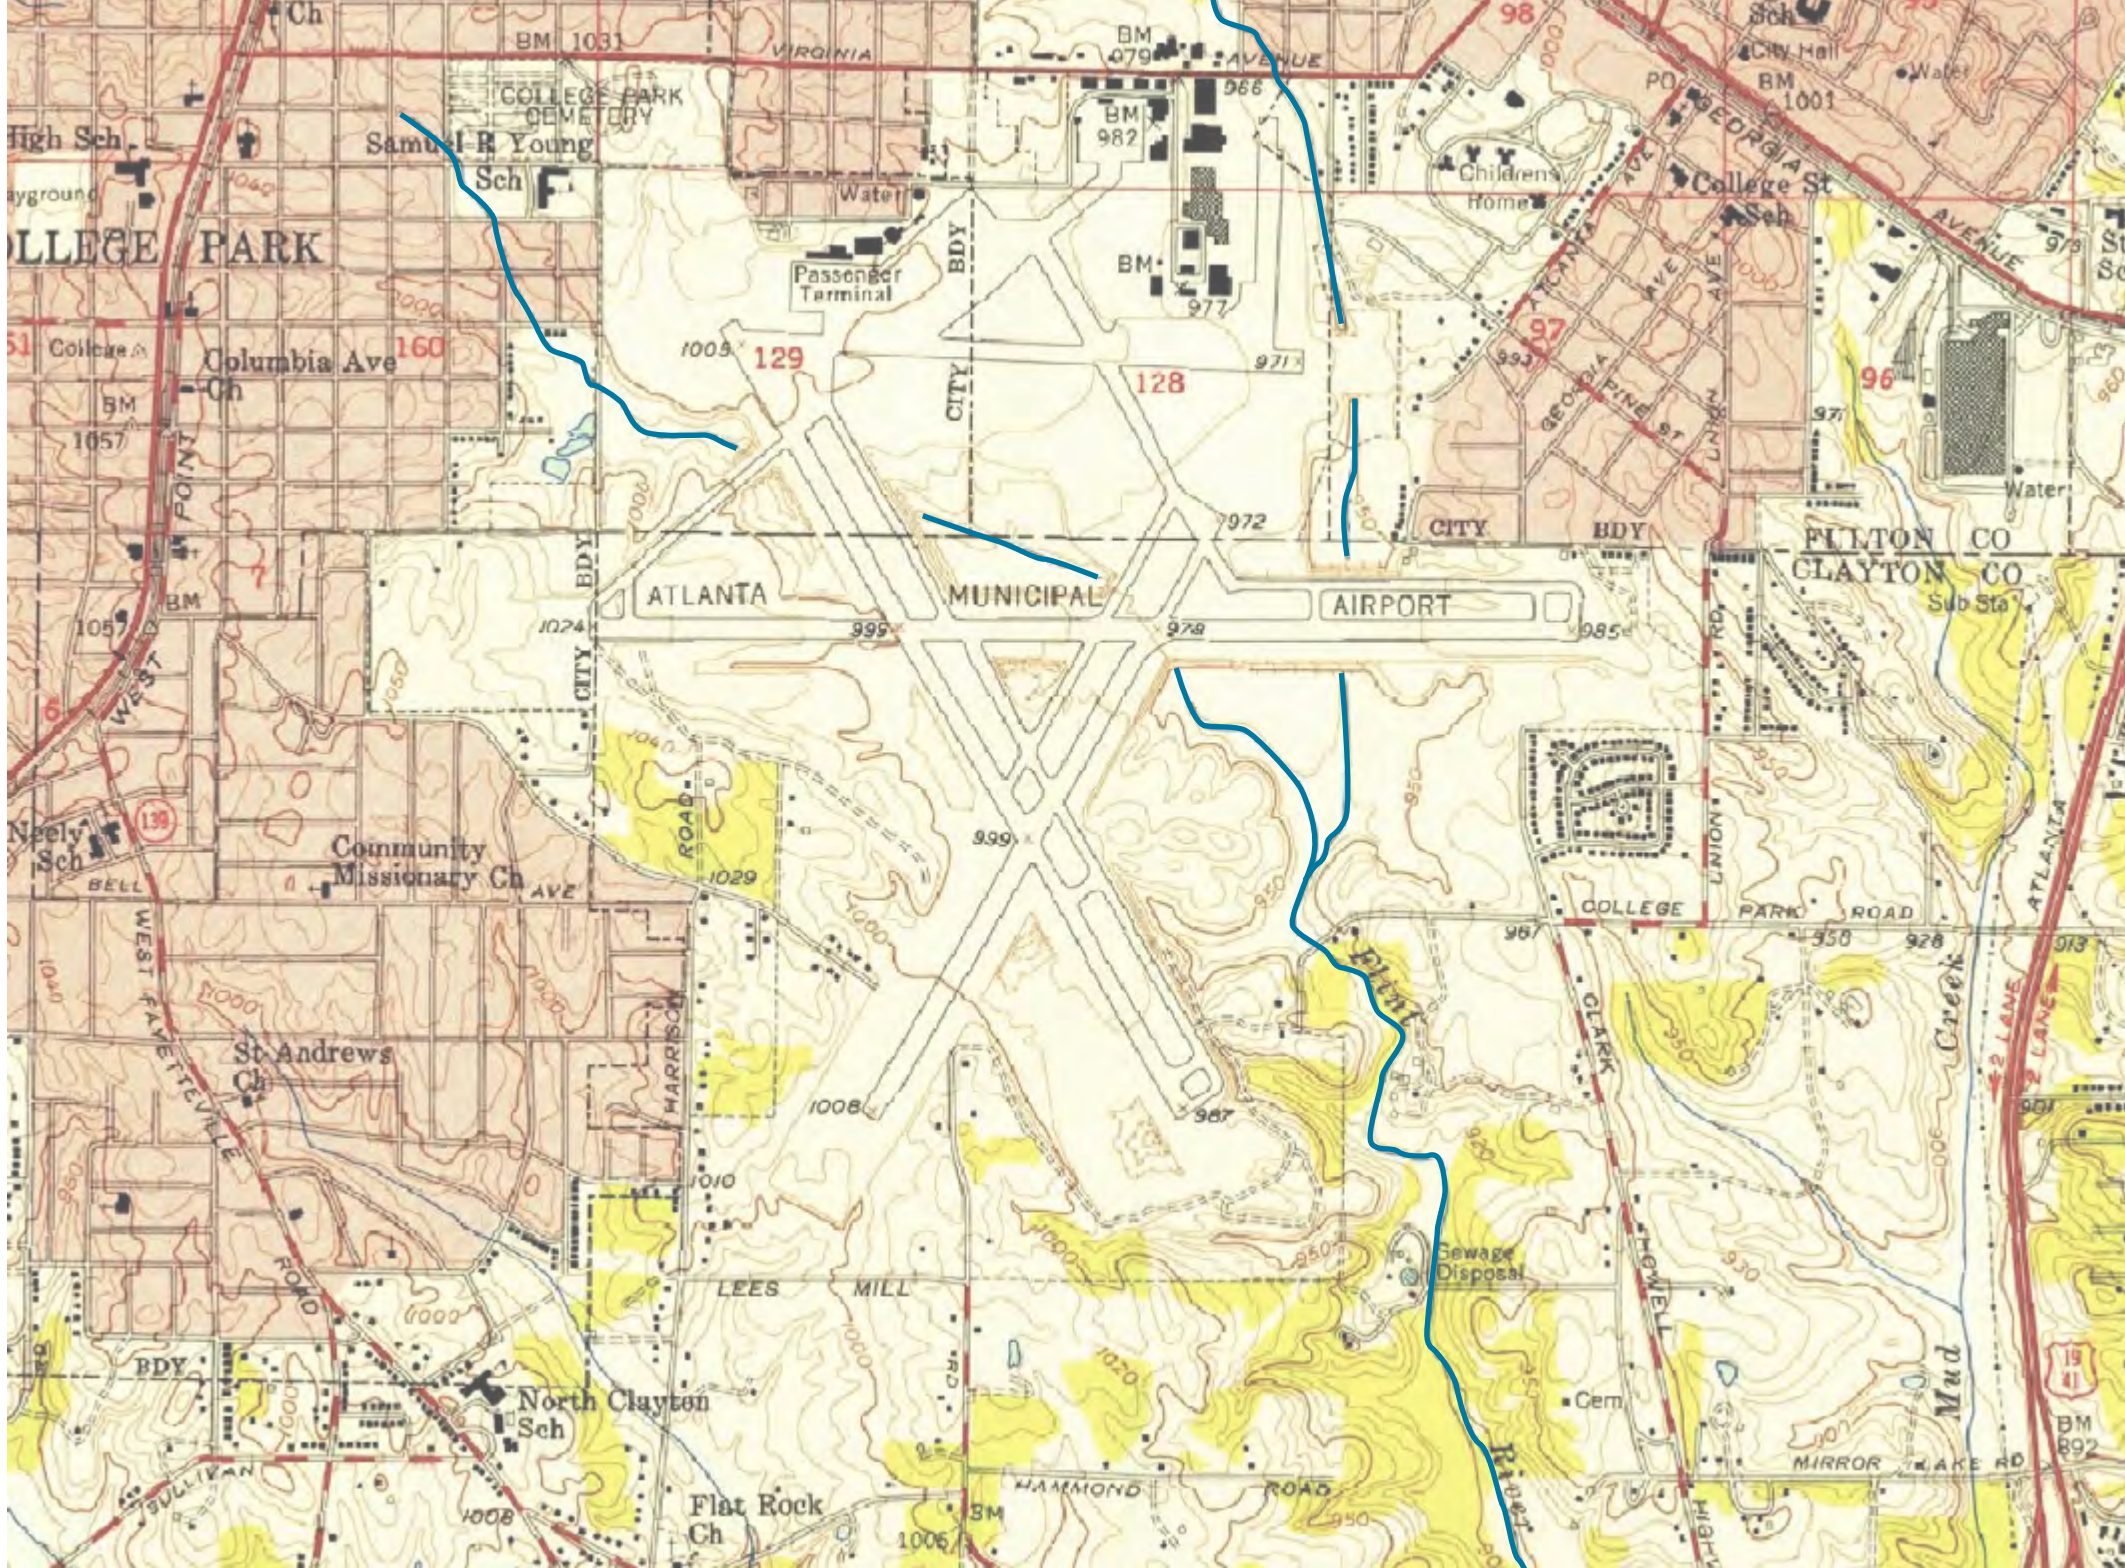

Rediscovering the Flint Headwaters

Finding
the Flint

**CHATTAHOOCHEE
RIVER
WATERSHED**

Flint River

**SOUTH RIVER
WATERSHED**

**HARTSFIELD-JACKSON
ATLANTA INTERNATIONAL
AIRPORT**

**FLINT RIVER
WATERSHED**

1955

VARNA'S BEAUTY SALON

GRACIA DIVINA IGLESIA PENTECOSTAL

STRATEGIES

A provocative vision

Headwaters Nature Preserve

Willingham Drive Corridor

Delta Restoration Park

Mud Creek Wetlands