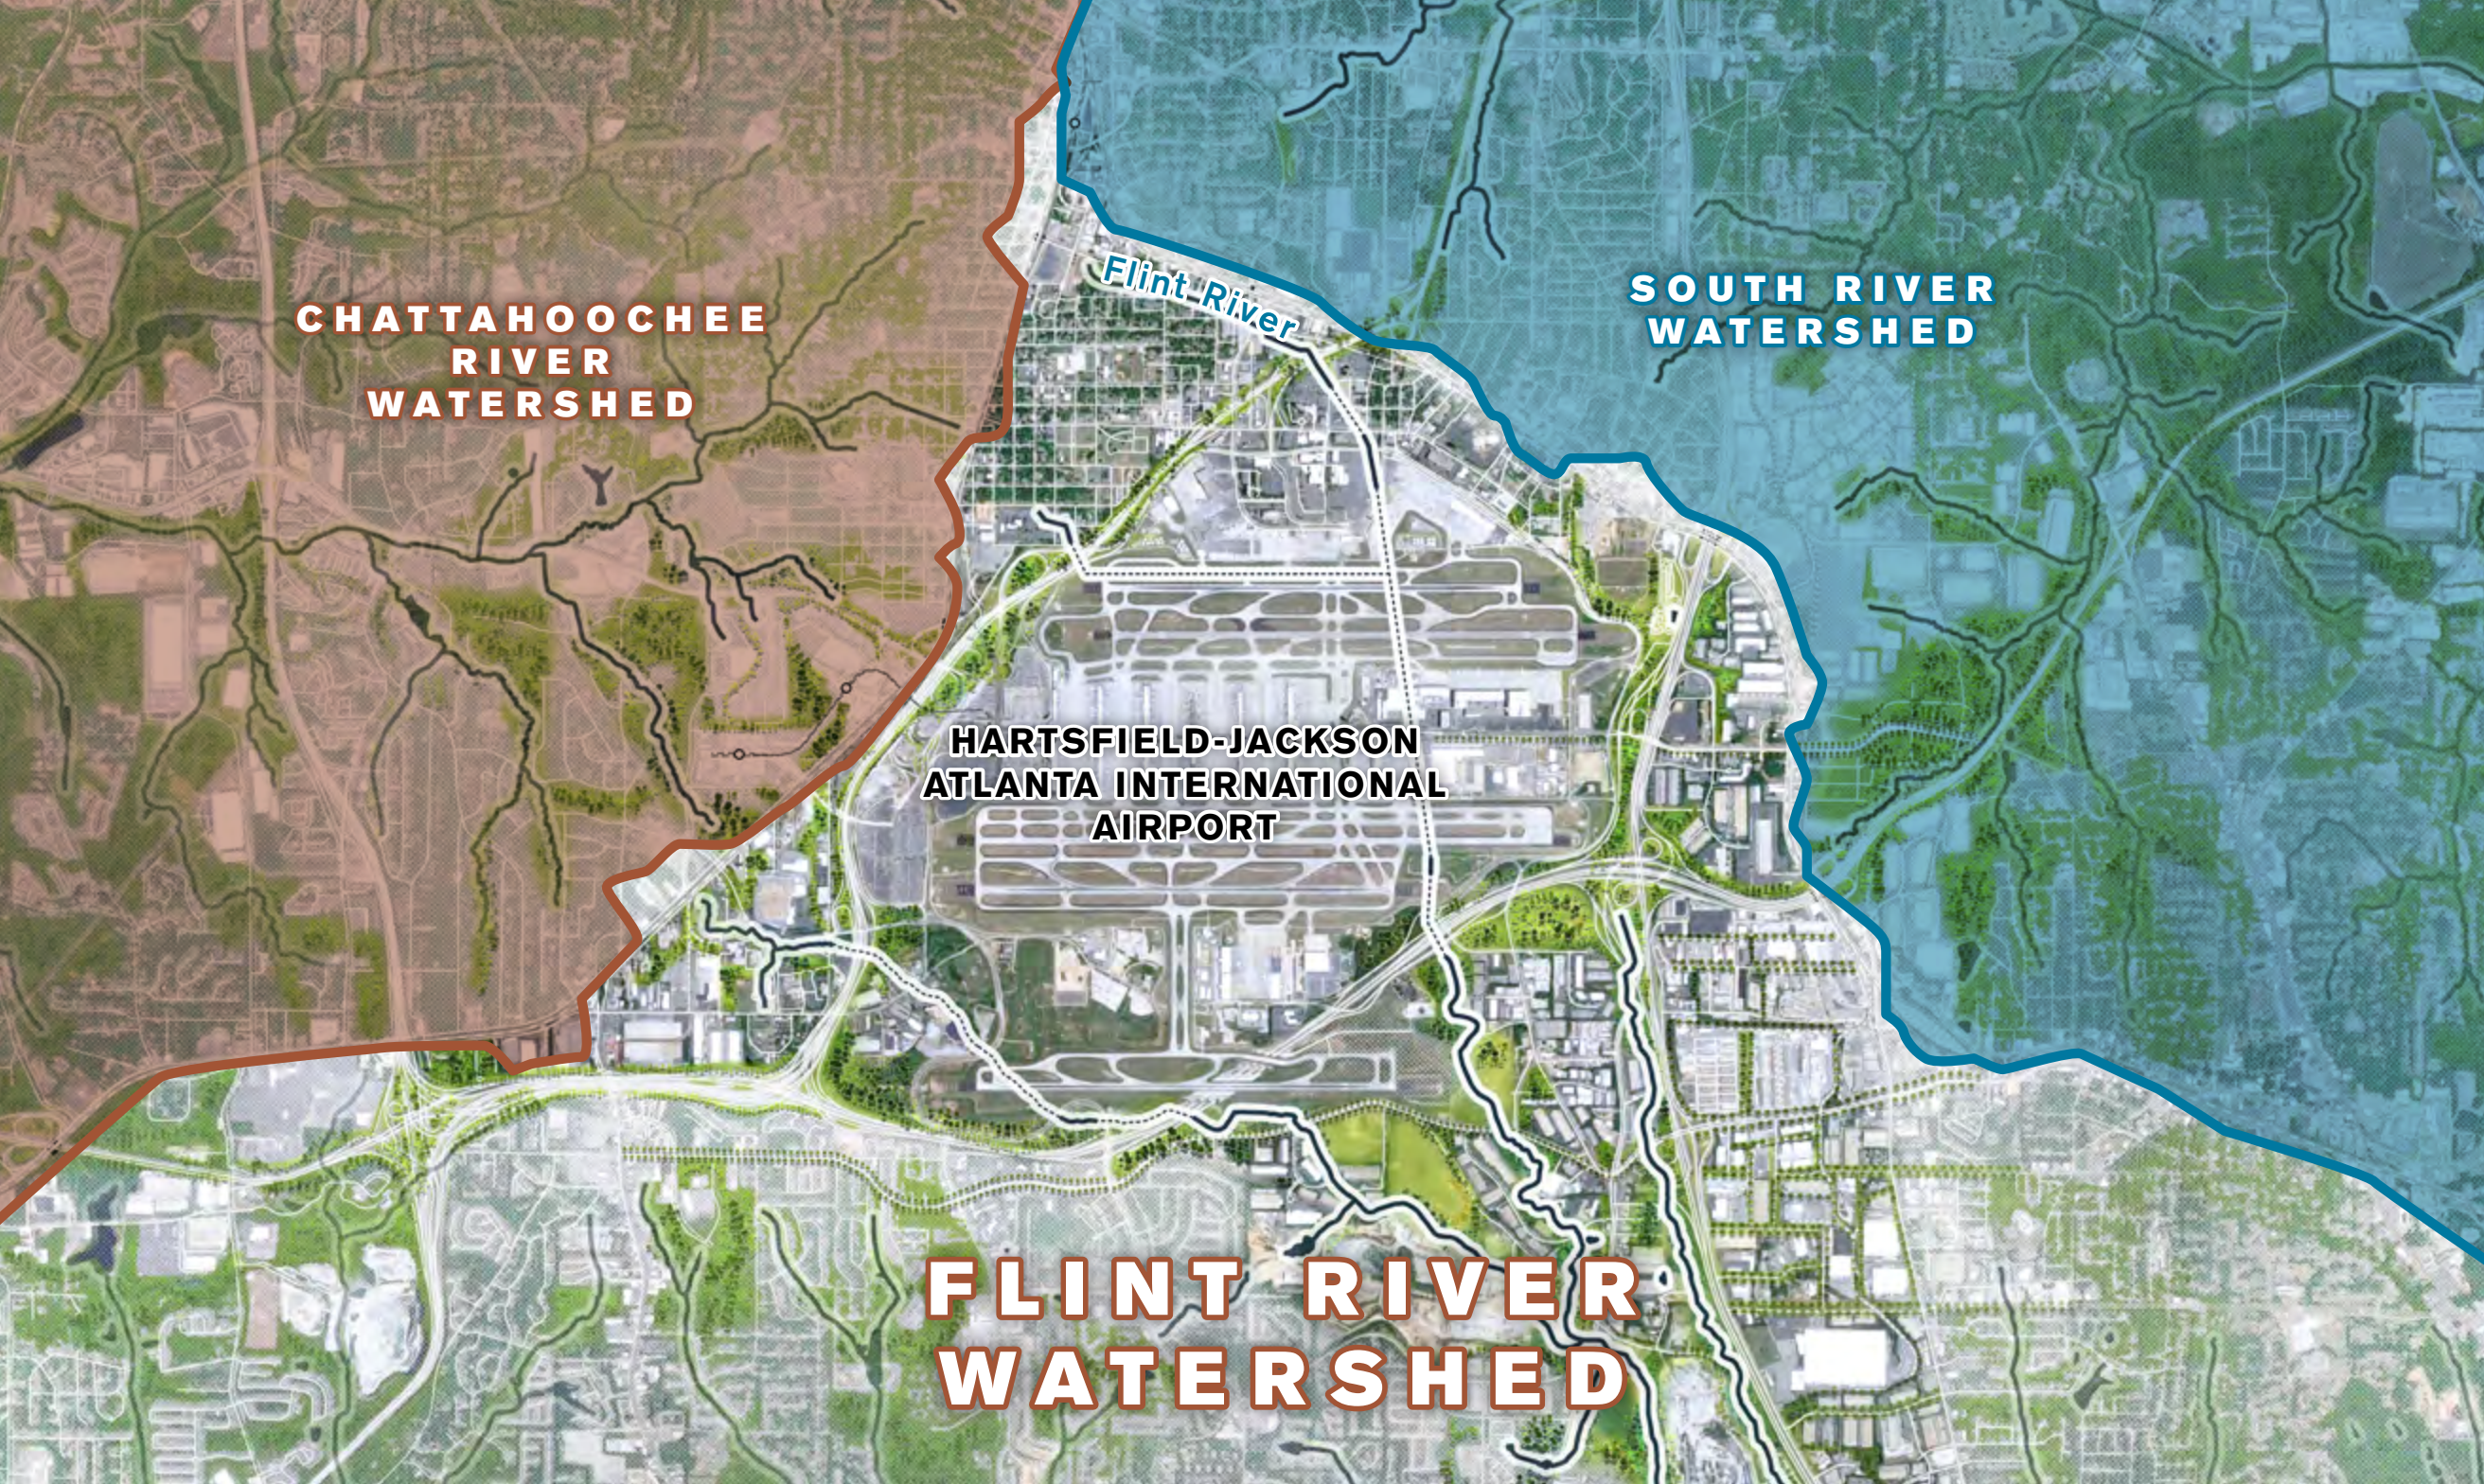

Rediscovering the Flint Headwaters

Finding
the Flint

**CHATTAHOOCHEE
RIVER
WATERSHED**

Flint River

**SOUTH RIVER
WATERSHED**

**HARTSFIELD-JACKSON
ATLANTA INTERNATIONAL
AIRPORT**

**FLINT RIVER
WATERSHED**

1955

VARNA'S BEAUTY SALON

GRACIA DIVINA IGLESIA PENTECOSTAL

STRATEGIES

A provocative vision

Headwaters Nature Preserve

Willingham Drive Corridor

Delta Restoration Park

Mud Creek Wetlands

Mud Creek Wetlands

Quarry/Reservoir Park

AeroATL Greenway

STRATEGIES

Building Awareness

45

Front
River

DOT

GA DOT

STRATEGIES

Building Capacity

Southside River Rendezvous

STRATEGIES

Storytelling